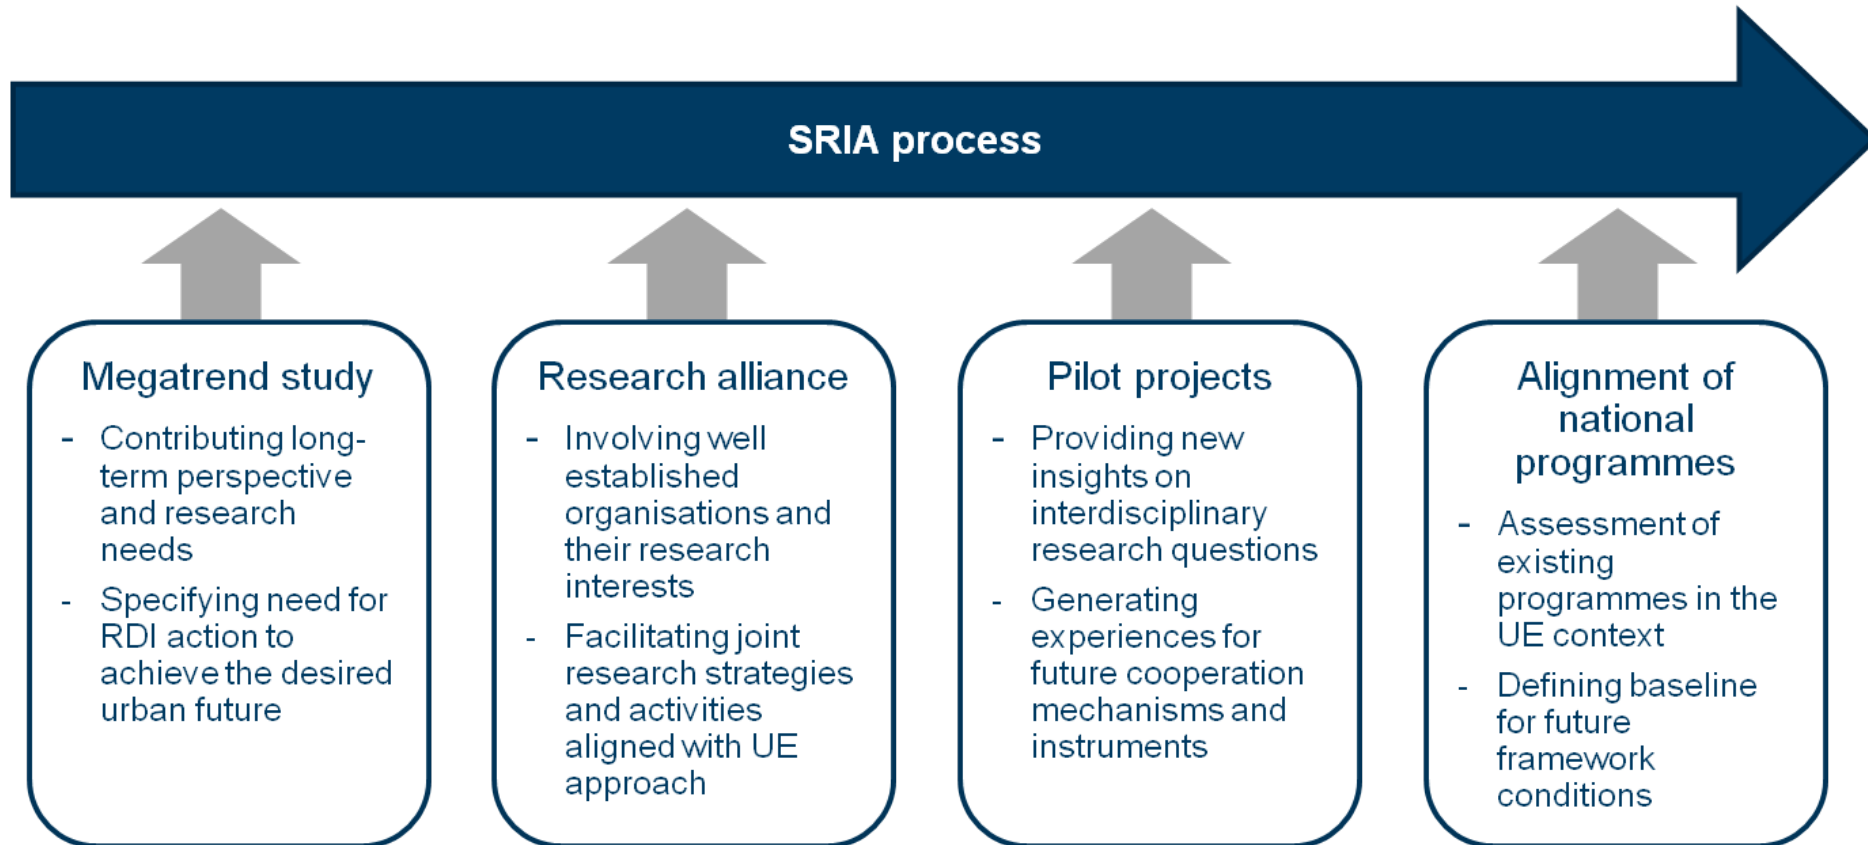

JPI Urban Europe Action Lines