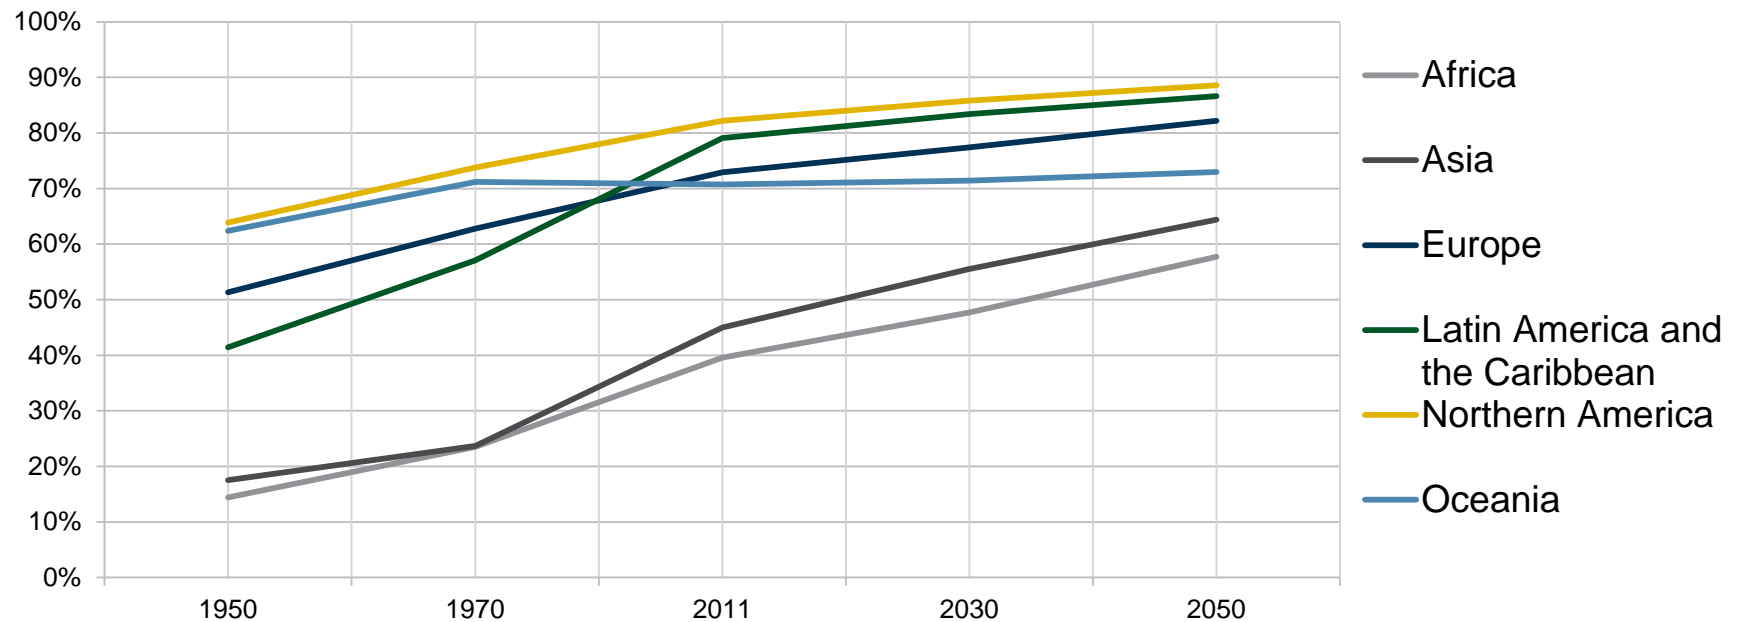

The Joint Programming Initiative Urban Europe

Edwin Hubers (e.hubers@nwo.nl)
JPI Urban Europe

Joint Programming Initiative Urban Europe

- ... is a **Member States initiative** with the ambition to strengthen and enhance research and innovation in the urban context.
- ... strives to establish a **large scale, long term**, international research and development programme dedicated to urban development.
- ... follows a **holistic approach** to create attractive, sustainable, liveable and economically viable urban areas.

Global Urbanization Trends

- 1950: 30% of people world-wide lived in cities.
- 2008: 50% of people world-wide lived in cities.
- 2050: 70% of people world-wide will live in cities.

Urbanization Levels per Region

Global Megatrends.

European Urbanization

A heterogeneous pattern of European cities

- Cities are typically smaller than in US & China.
- Larger share of our population lives in small and medium sized cities.
- Med-sized cities show the highest dynamics.
- European Cities are diverse in history, demography and built environment.

The urban challenge

- The megatrends **manifest differently** in space and are depending on the spatial context
- Challenges **accumulate** in certain urban regions.
- Challenges are interlinked.
- These interactions are highly dependent on **local circumstances**.
- Need for action evolves therefore
 - on all levels – on European, national, regional and local level
 - with a cross-disciplinary and cross-sectoral approach