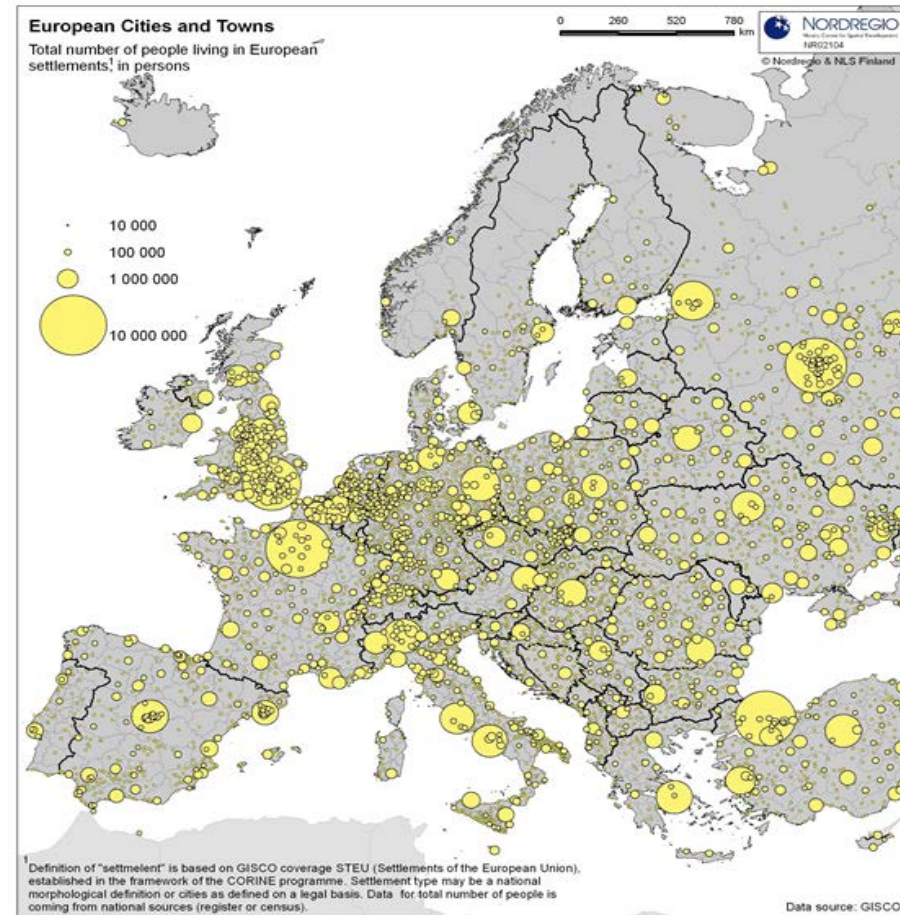

Global Urbanization Trends

- 1950: 30% of people world-wide lived in cities.
- 2008: 50% of people world-wide lived in cities.
- 2050: 70% of people world-wide will live in cities.

Urbanization Levels per Region

Global Megatrends.

European Urbanization

A heterogeneous pattern of European cities

- Cities are typically smaller than in US & China.
- Larger share of our population lives in small and medium sized cities.
- Med-sized cities show the highest dynamics.
- European Cities are diverse in history, demography and built environment.

The urban challenge

- The megatrends **manifest differently** in space and are depending on the spatial context
- Challenges **accumulate** in certain urban regions.
- Challenges are interlinked.
- These interactions are highly dependent on **local circumstances**.
- Need for action evolves therefore
 - on all levels – on European, national, regional and local level
 - with a cross-disciplinary and cross-sectoral approach